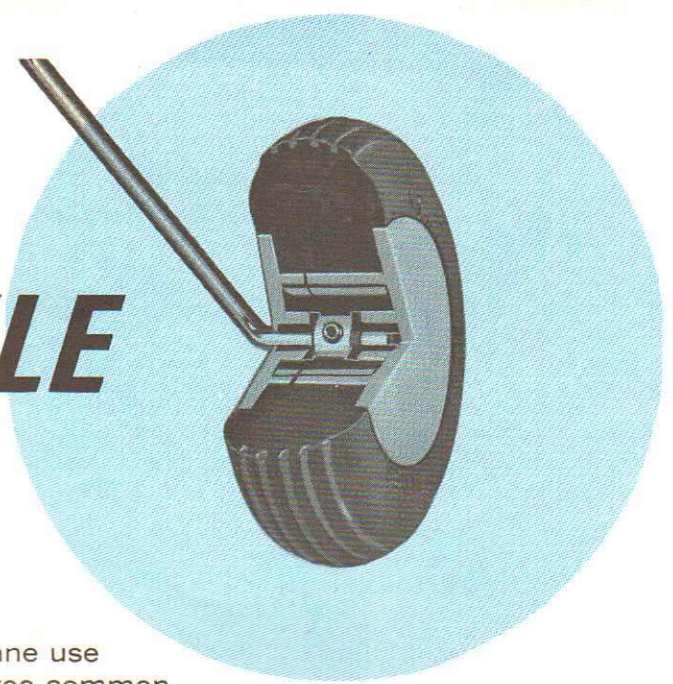

NEW! HIDDEN AXLE WHEELS

Kraft high quality hidden axle wheels are designed for general model airplane use and feature interchangeable bushings for three common axle sizes. (No drilling is required.) These easily assembled and true running wheels include puncture-proof sponge tires and a hidden wheel collar for scale appearance. Available in either streamline or scale profile.

SCALE PROFILE

DIAMETER	PRICE/PAIR
1½"	\$ 2.19
1¾"	2.29
2"	2.49
2¼"	2.69
2½"	2.89
2¾"	3.19
3"	3.29

STREAMLINE PROFILE

DIAMETER	PRICE/PAIR
* 1¾"	\$ 2.59
2"	2.79
2¼"	2.99
2½"	3.09
2¾"	3.19

* AVAILABLE JUNE 1, '73